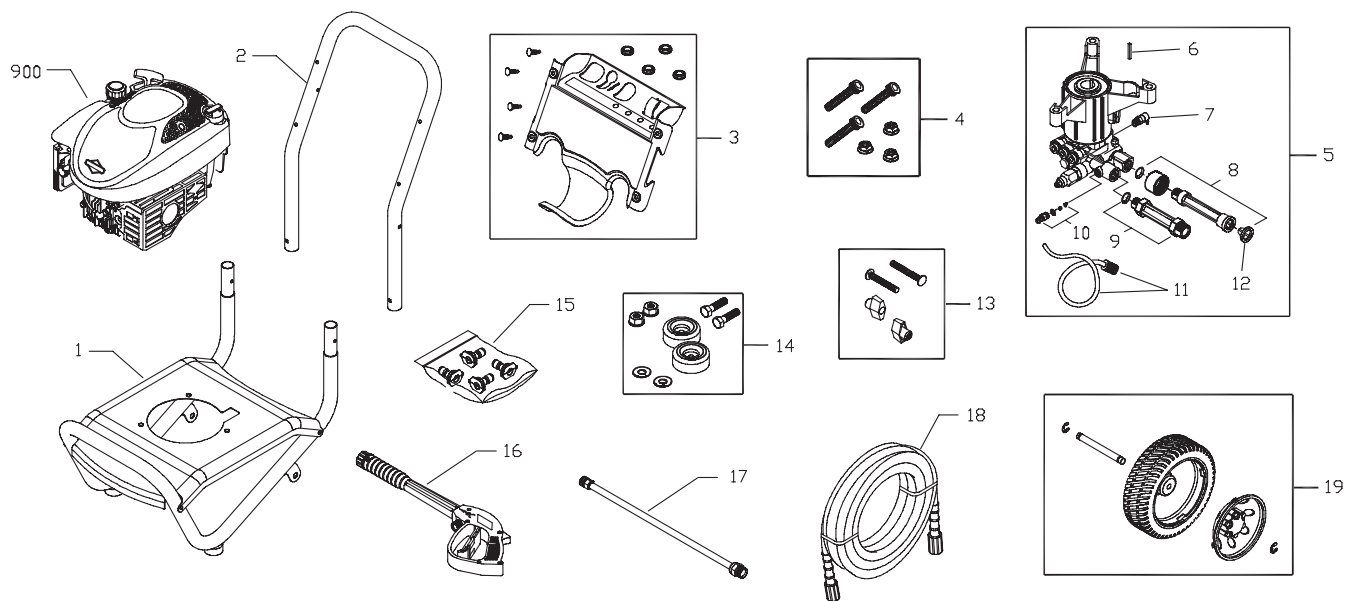

Exploded View and Parts List

Exploded View — Main Unit

Copyright © 2007 Briggs & Stratton Power Products Group, LLC. All rights reserved. No part of this material may be reproduced or transmitted in any form by any means without the express written permission of Briggs & Stratton Power Products Group, LLC.